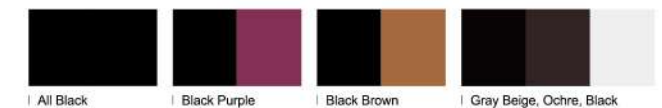

Colors

Ivory white

Interior

All Black

Black Purple

Black Brown

Gray Beige, Ochre, Black